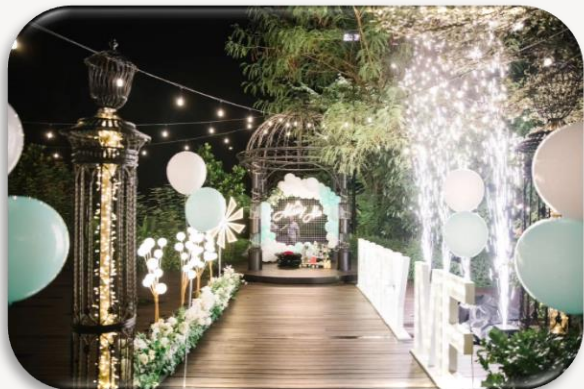

LOOKBOOK (GAZEBO PREMIUM A)